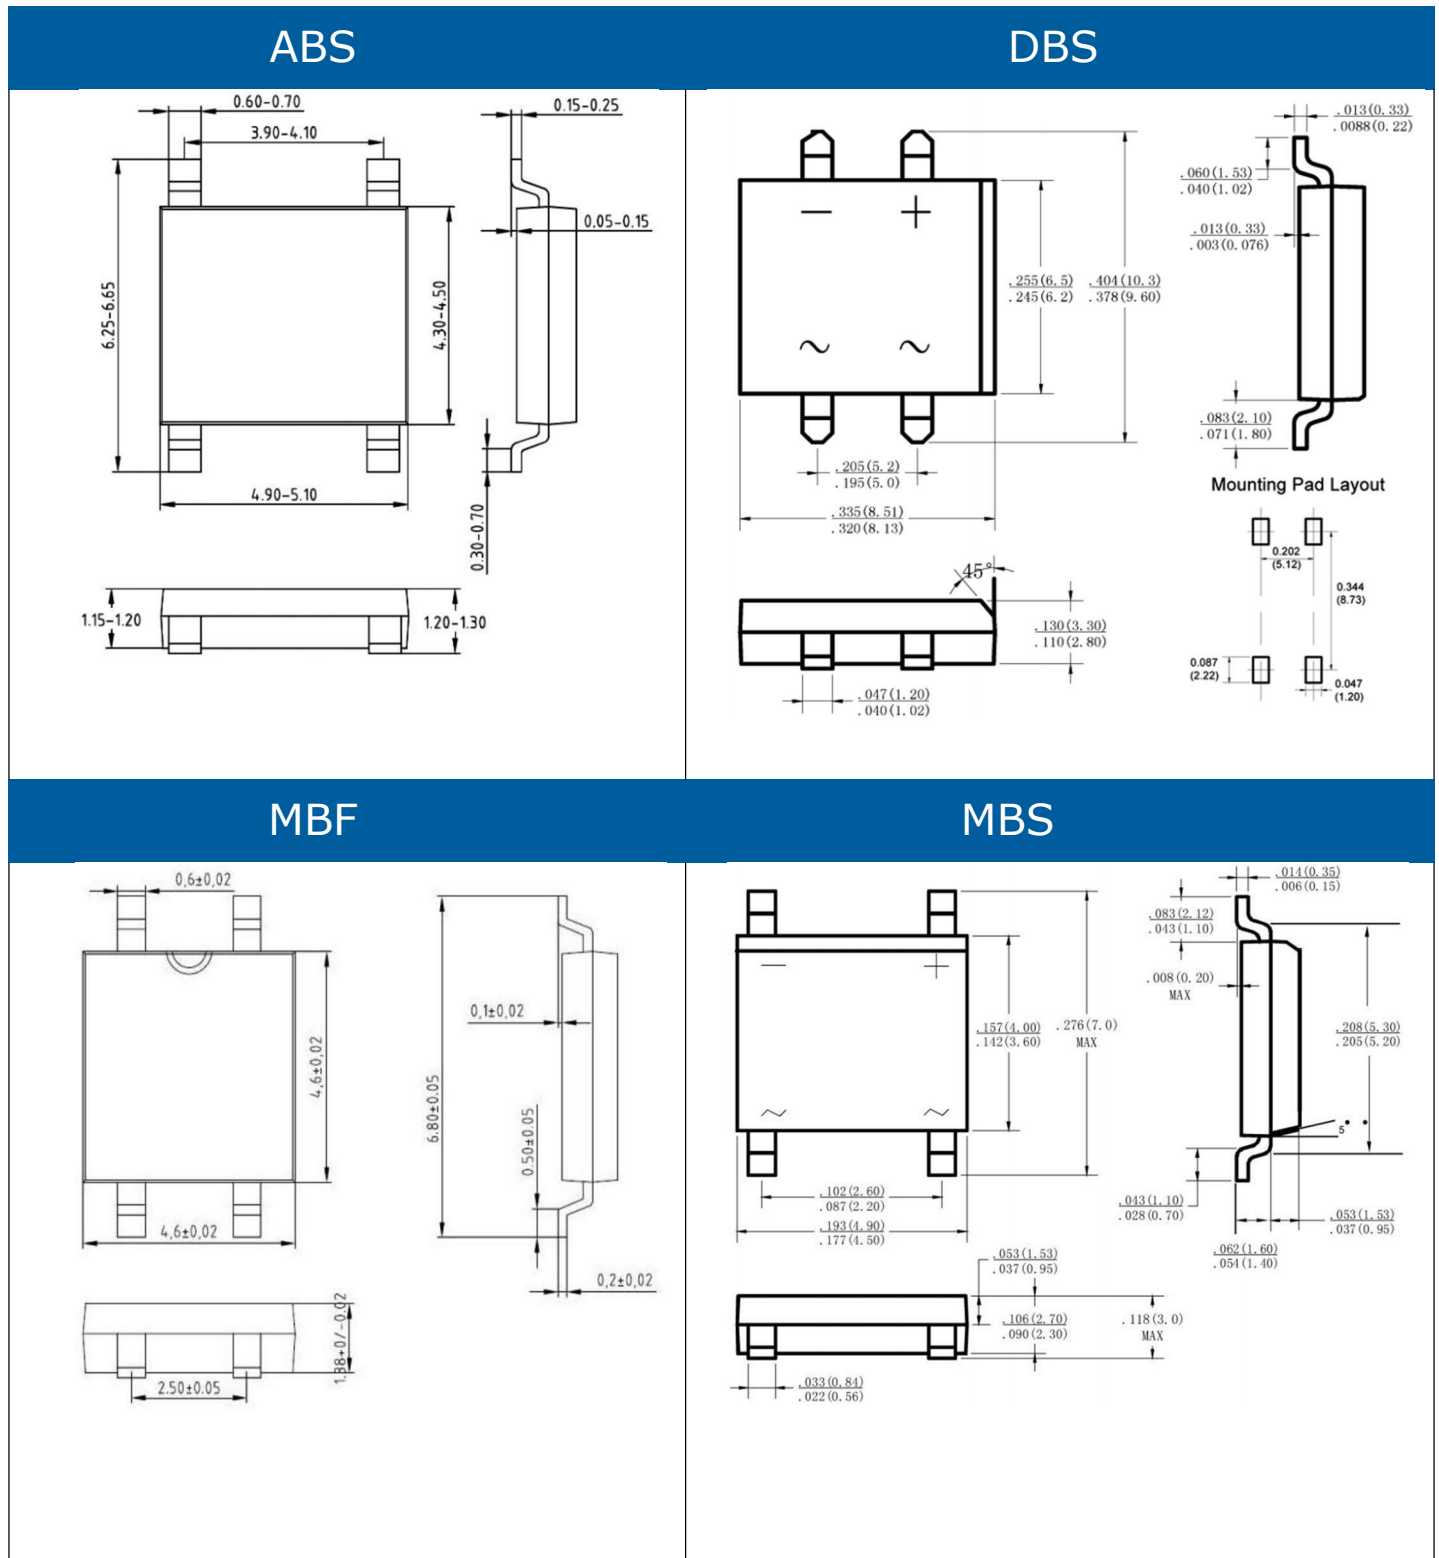

SMA-F

SMA-J

DO-214AC(SMA)

DO-214AA(SMB)

Note: All Dimensions in inches and mm (millimeters). Specifications are subject to change without notice.

DO-214AB(SMC)

DO-213AA(LL-34,Min-Melf)

DO-213AB(LL-41 ,Melf)

Note: All Dimensions in inches and mm (millimeters). Specifications are subject to change without notice.

SOD-123FL

SOD-123

SOD-323

SOD-323		
Dim	Min	Max
A	1.275	1.325
B	1.675	1.725
C	0.9 Typical	
D	0.30 Typical	
E	0.27	0.37
H	0.02	0.1
J	0.1 Typical	
K	2.6	2.7
All Dimensions in mm		

Note: All Dimensions in inches and mm (millimeters). Specifications are subject to change without notice.

Note: All Dimensions in inches and mm (millimeters). Specifications are subject to change without notice.