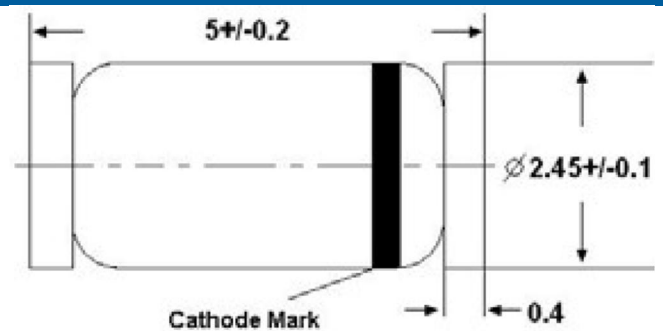

SMA-F

SMA-J

DO-214AC(SMA)

DO-214AA(SMB)

Note: All Dimensions in inches and mm (millimeters). Specifications are subject to change without notice.

DO-214AB(SMC)

DO-213AA(LL-34,Min-Melf)

DO-213AB(LL-41 ,Melf)

Note: All Dimensions in inches and mm (millimeters). Specifications are subject to change without notice.

SOD-123FL

SOD-123

SOD-323

SOD-323		
Dim	Min	Max
A	1.275	1.325
B	1.675	1.725
C	0.9 Typical	
D	0.30 Typical	
E	0.27	0.37
H	0.02	0.1
J	0.1 Typical	
K	2.6	2.7
All Dimensions in mm		

Note: All Dimensions in inches and mm (millimeters). Specifications are subject to change without notice.

Note: All Dimensions in inches and mm (millimeters). Specifications are subject to change without notice.