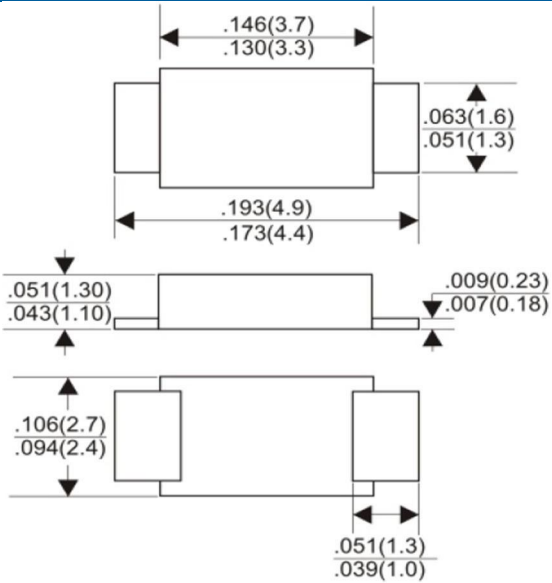

SMA-F

SMA-J

DO-214AC(SMA)

DO-214AA(SMB)

Note: All Dimensions in inches and mm (millimeters). Specifications are subject to change without notice.

DO-214AB(SMC)

DO-213AA(LL-34,Min-Melf)

DO-213AB(LL-41 ,Melf)

Note: All Dimensions in inches and mm (millimeters). Specifications are subject to change without notice.

SOD-123FL

SOD-123

SOD-323

SOD-323		
Dim	Min	Max
A	1.275	1.325
B	1.675	1.725
C	0.9 Typical	
D	0.30 Typical	
E	0.27	0.37
H	0.02	0.1
J	0.1 Typical	
K	2.6	2.7
All Dimensions in mm		

Note: All Dimensions in inches and mm (millimeters). Specifications are subject to change without notice.

Note: All Dimensions in inches and mm (millimeters). Specifications are subject to change without notice.