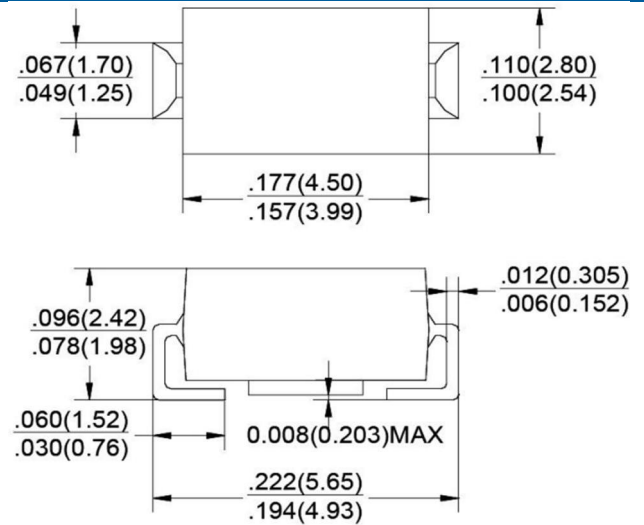

SMA-F

SMA-J

DO-214AC(SMA)

DO-214AA(SMB)

Note: All Dimensions in inches and mm (millimeters). Specifications are subject to change without notice.

DO-214AB(SMC)

DO-213AA(LL-34,Min-Melf)

DO-213AB(LL-41 ,Melf)

Note: All Dimensions in inches and mm (millimeters). Specifications are subject to change without notice.

SOD-123FL

SOD-123

SOD-323

SOD-323		
Dim	Min	Max
A	1.275	1.325
B	1.675	1.725
C	0.9 Typical	
D	0.30 Typical	
E	0.27	0.37
H	0.02	0.1
J	0.1 Typical	
K	2.6	2.7
All Dimensions in mm		

Note: All Dimensions in inches and mm (millimeters). Specifications are subject to change without notice.

Note: All Dimensions in inches and mm (millimeters). Specifications are subject to change without notice.