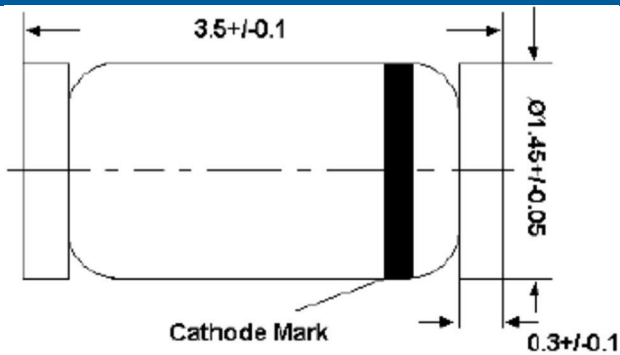

SMA-F

SMA-J

DO-214AC(SMA)

DO-214AA(SMB)

Note: All Dimensions in inches and mm (millimeters). Specifications are subject to change without notice.

DO-214AB(SMC)

DO-213AA(LL-34,Min-Melf)

DO-213AB(LL-41 ,Melf)

Note: All Dimensions in inches and mm (millimeters). Specifications are subject to change without notice.

SOD-123FL

SOD-123

SOD-323

SOD-323		
Dim	Min	Max
A	1.275	1.325
B	1.675	1.725
C	0.9 Typical	
D	0.30 Typical	
E	0.27	0.37
H	0.02	0.1
J	0.1 Typical	
K	2.6	2.7
All Dimensions in mm		

Note: All Dimensions in inches and mm (millimeters). Specifications are subject to change without notice.

Note: All Dimensions in inches and mm (millimeters). Specifications are subject to change without notice.