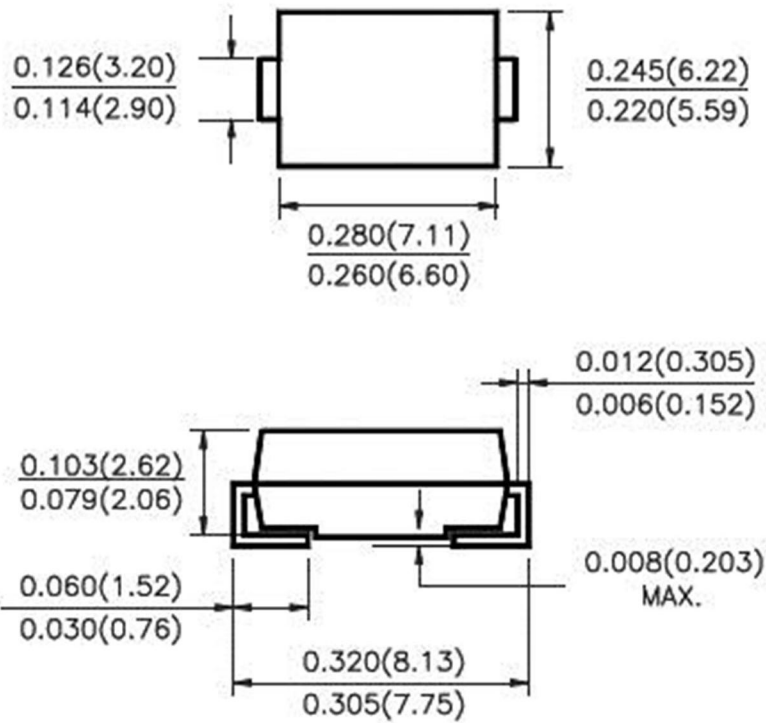

SMA-F

SMA-J

DO-214AC(SMA)

DO-214AA(SMB)

Note: All Dimensions in inches and mm (millimeters). Specifications are subject to change without notice.

DO-214AB(SMC)

DO-213AA(LL-34,Min-Melf)

DO-213AB(LL-41 ,Melf)

Note: All Dimensions in inches and mm (millimeters). Specifications are subject to change without notice.

SOD-123FL

SOD-123

SOD-323

SOD-323		
Dim	Min	Max
A	1.275	1.325
B	1.675	1.725
C	0.9 Typical	
D	0.30 Typical	
E	0.27	0.37
H	0.02	0.1
J	0.1 Typical	
K	2.6	2.7
All Dimensions in mm		

Note: All Dimensions in inches and mm (millimeters). Specifications are subject to change without notice.

Note: All Dimensions in inches and mm (millimeters). Specifications are subject to change without notice.