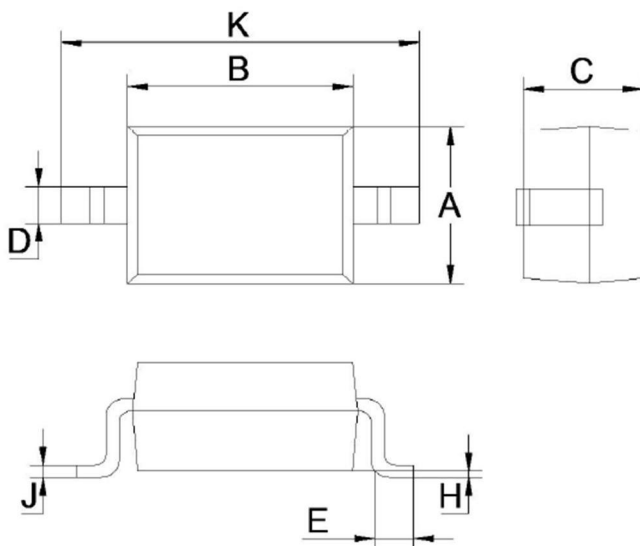

SMA-F

SMA-J

DO-214AC(SMA)

DO-214AA(SMB)

Note: All Dimensions in inches and mm (millimeters). Specifications are subject to change without notice.

DO-214AB(SMC)

DO-213AA(LL-34,Min-Melf)

DO-213AB(LL-41 ,Melf)

Note: All Dimensions in inches and mm (millimeters). Specifications are subject to change without notice.

SOD-123FL

SOD-123

SOD-323

SOD-323		
Dim	Min	Max
A	1.275	1.325
B	1.675	1.725
C	0.9 Typical	
D	0.30 Typical	
E	0.27	0.37
H	0.02	0.1
J	0.1 Typical	
K	2.6	2.7
All Dimensions in mm		

Note: All Dimensions in inches and mm (millimeters). Specifications are subject to change without notice.

Note: All Dimensions in inches and mm (millimeters). Specifications are subject to change without notice.