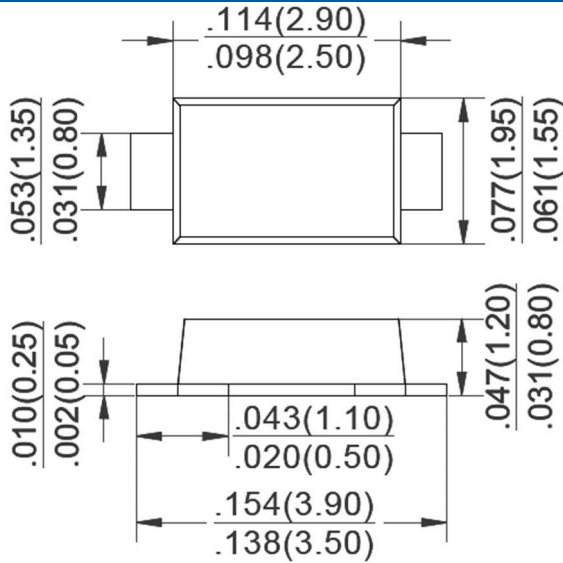

SMA-F

SMA-J

DO-214AC(SMA)

DO-214AA(SMB)

Note: All Dimensions in inches and mm (millimeters). Specifications are subject to change without notice.

DO-214AB(SMC)

DO-213AA(LL-34,Min-Melf)

DO-213AB(LL-41 ,Melf)

Note: All Dimensions in inches and mm (millimeters). Specifications are subject to change without notice.

SOD-123FL

SOD-123

SOD-323

SOD-323		
Dim	Min	Max
A	1.275	1.325
B	1.675	1.725
C	0.9 Typical	
D	0.30 Typical	
E	0.27	0.37
H	0.02	0.1
J	0.1 Typical	
K	2.6	2.7
All Dimensions in mm		

Note: All Dimensions in inches and mm (millimeters). Specifications are subject to change without notice.

Note: All Dimensions in inches and mm (millimeters). Specifications are subject to change without notice.