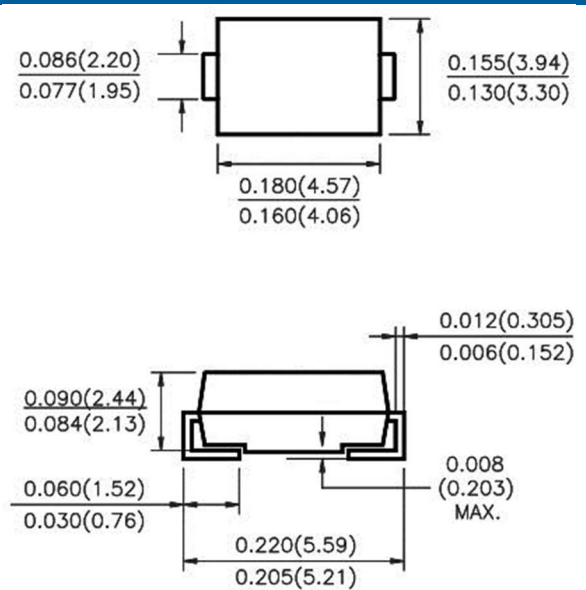

SMA-F

SMA-J

DO-214AC(SMA)

DO-214AA(SMB)

Note: All Dimensions in inches and mm (millimeters). Specifications are subject to change without notice.

DO-214AB(SMC)

DO-213AA(LL-34,Min-Melf)

DO-213AB(LL-41 ,Melf)

Note: All Dimensions in inches and mm (millimeters). Specifications are subject to change without notice.

SOD-123FL

SOD-123

SOD-323

SOD-323		
Dim	Min	Max
A	1.275	1.325
B	1.675	1.725
C	0.9 Typical	
D	0.30 Typical	
E	0.27	0.37
H	0.02	0.1
J	0.1 Typical	
K	2.6	2.7
All Dimensions in mm		

Note: All Dimensions in inches and mm (millimeters). Specifications are subject to change without notice.

Note: All Dimensions in inches and mm (millimeters). Specifications are subject to change without notice.