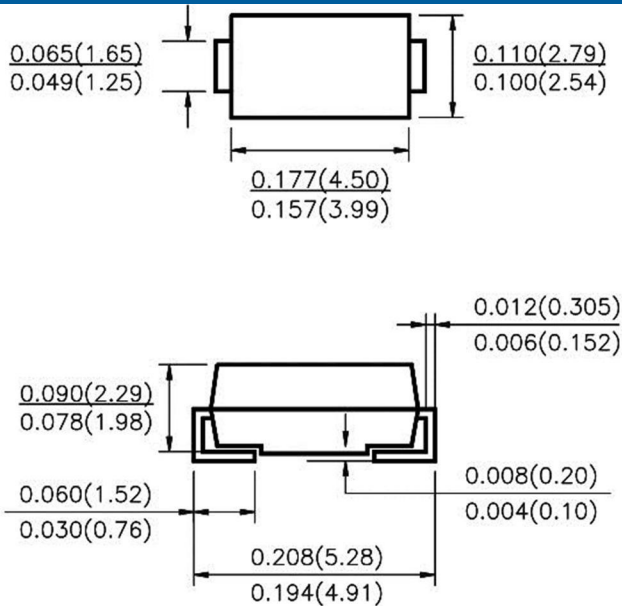

SMA-F

SMA-J

DO-214AC(SMA)

DO-214AA(SMB)

Note: All Dimensions in inches and mm (millimeters). Specifications are subject to change without notice.

DO-214AB(SMC)

DO-213AA(LL-34,Min-Melf)

DO-213AB(LL-41 ,Melf)

Note: All Dimensions in inches and mm (millimeters). Specifications are subject to change without notice.

SOD-123FL

SOD-123

SOD-323

SOD-323		
Dim	Min	Max
A	1.275	1.325
B	1.675	1.725
C	0.9 Typical	
D	0.30 Typical	
E	0.27	0.37
H	0.02	0.1
J	0.1 Typical	
K	2.6	2.7
All Dimensions in mm		

Note: All Dimensions in inches and mm (millimeters). Specifications are subject to change without notice.

Note: All Dimensions in inches and mm (millimeters). Specifications are subject to change without notice.