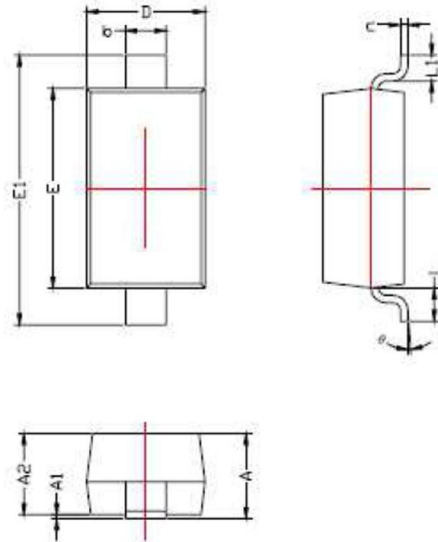

SMA-F

SMA-J

DO-214AC(SMA)

DO-214AA(SMB)

Note: All Dimensions in inches and mm (millimeters). Specifications are subject to change without notice.

DO-214AB(SMC)

DO-213AA(LL-34,Min-Melf)

DO-213AB(LL-41 ,Melf)

Note: All Dimensions in inches and mm (millimeters). Specifications are subject to change without notice.

SOD-123FL

SOD-123

SOD-323

SOD-323		
Dim	Min	Max
A	1.275	1.325
B	1.675	1.725
C	0.9 Typical	
D	0.30 Typical	
E	0.27	0.37
H	0.02	0.1
J	0.1 Typical	
K	2.6	2.7
All Dimensions in mm		

Note: All Dimensions in inches and mm (millimeters). Specifications are subject to change without notice.

Note: All Dimensions in inches and mm (millimeters). Specifications are subject to change without notice.