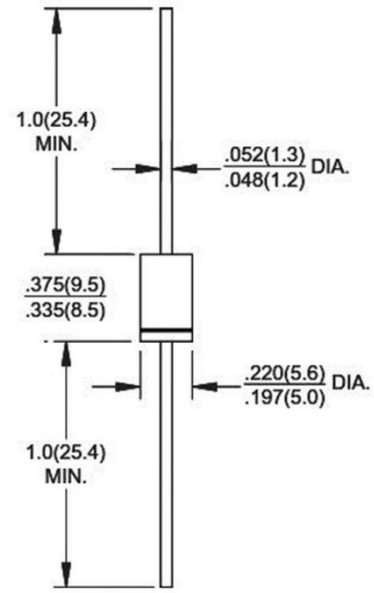

Glass Case DO-34

Glass Case DO-34

A-405

DO-41

Note: All Dimensions in inches and mm (millimeters). Specifications are subject to change without notice.

DO-15

DO-27

R-1

R-6

Note: All Dimensions in inches and mm (millimeters). Specifications are subject to change without notice.