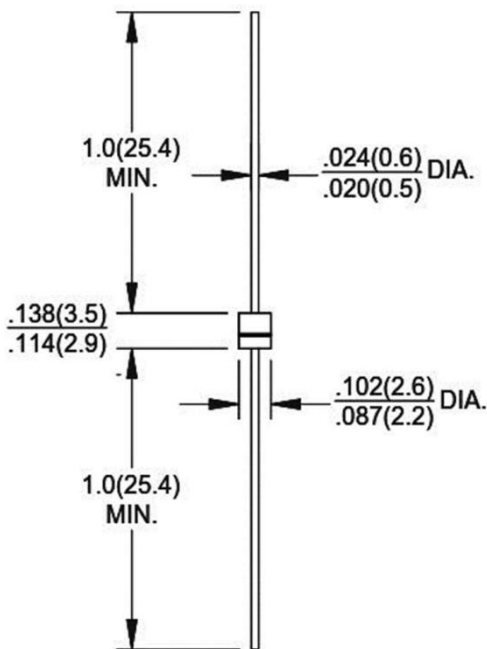

Glass Case DO-34

Glass Case DO-34

A-405

DO-41

Note: All Dimensions in inches and mm (millimeters). Specifications are subject to change without notice.

DO-15

DO-27

R-1

R-6

Note: All Dimensions in inches and mm (millimeters). Specifications are subject to change without notice.